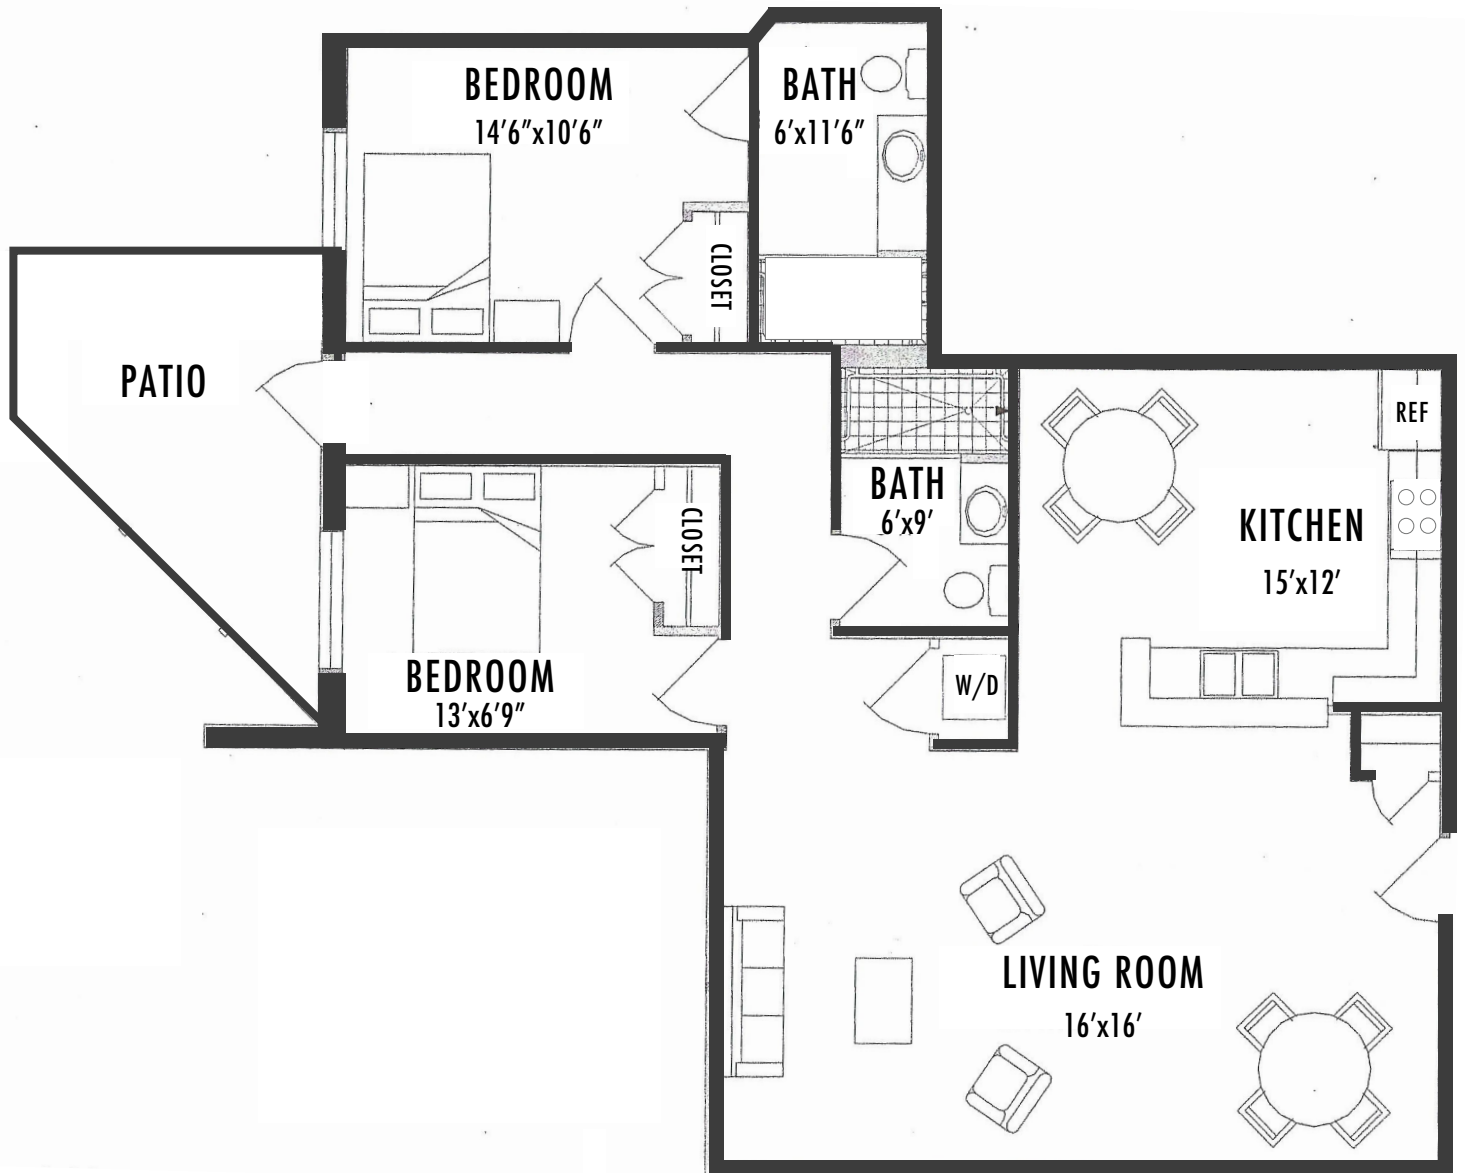

Deerfield

Floor Plans • Independent Living

Unit 6

2 Bedroom, 2 Bath
1,140* Square Feet

**All square footage and measurements approximate.
Features, finishes, and layout may be different than shown.*

For more information, call Michelle Holbrook at +1 (803) 535-9048.