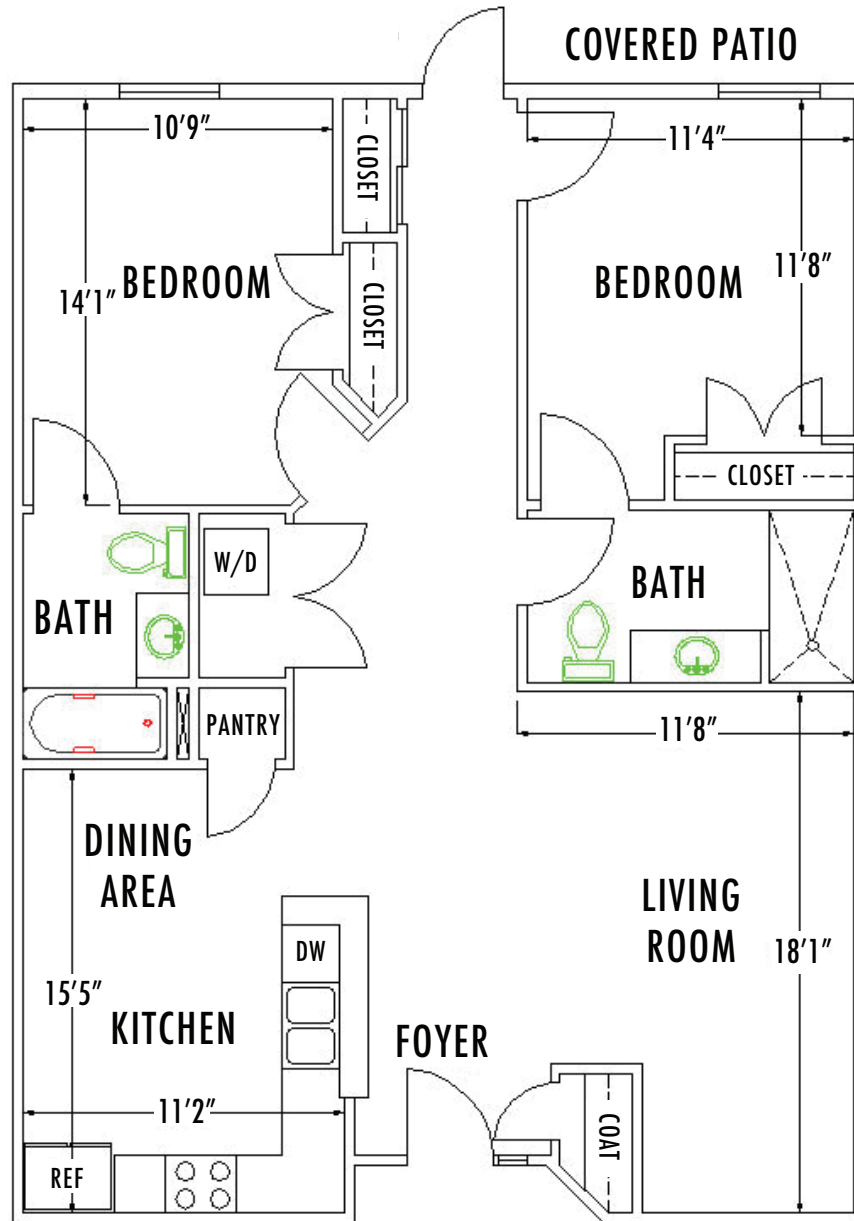

Deerfield

Floor Plans • Independent Living

Units 2, 3, 8

2 Bedroom, 2 Bath
1,100* Square Feet

*All square footage and measurements approximate.
Features, finishes, and layout may be different than shown.

For more information, call Michelle Holbrook at +1 (803) 535-9048.