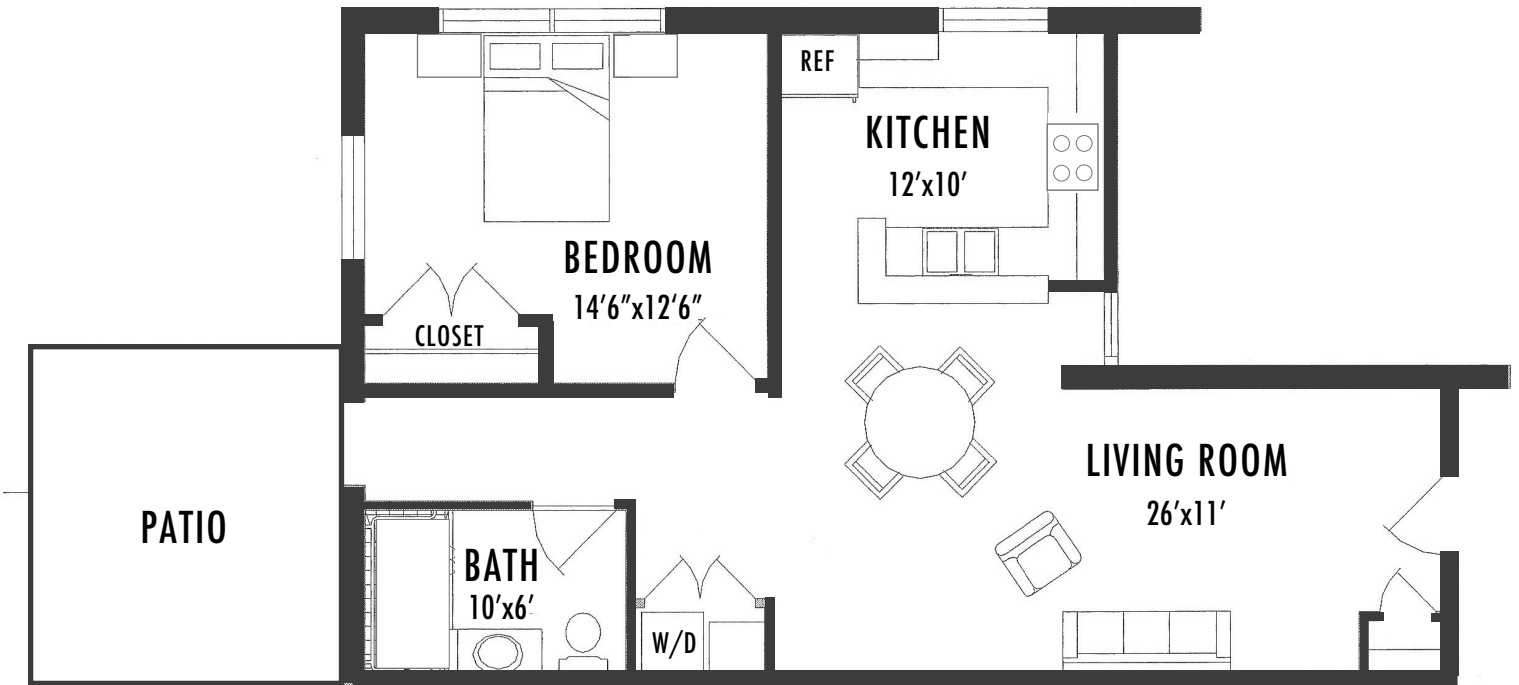

Deerfield

Floor Plans • Independent Living

Unit 10

1 Bedroom, 1 Bath
750* Square Feet

**All square footage and measurements approximate.
Features, finishes, and layout may be different than shown.*

For more information, call Michelle Holbrook at +1 (803) 535-9048.