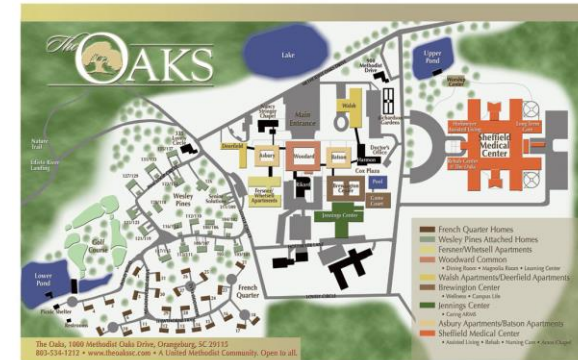

Wesley Pines Neighborhood

DUPLEX (TYPICAL)

874 HEATED SQ. FT. *

Campus Overview

For more information:
The Oaks
1000 Methodist Oaks Drive
Orangeburg, SC 29116
(803) 534-1212