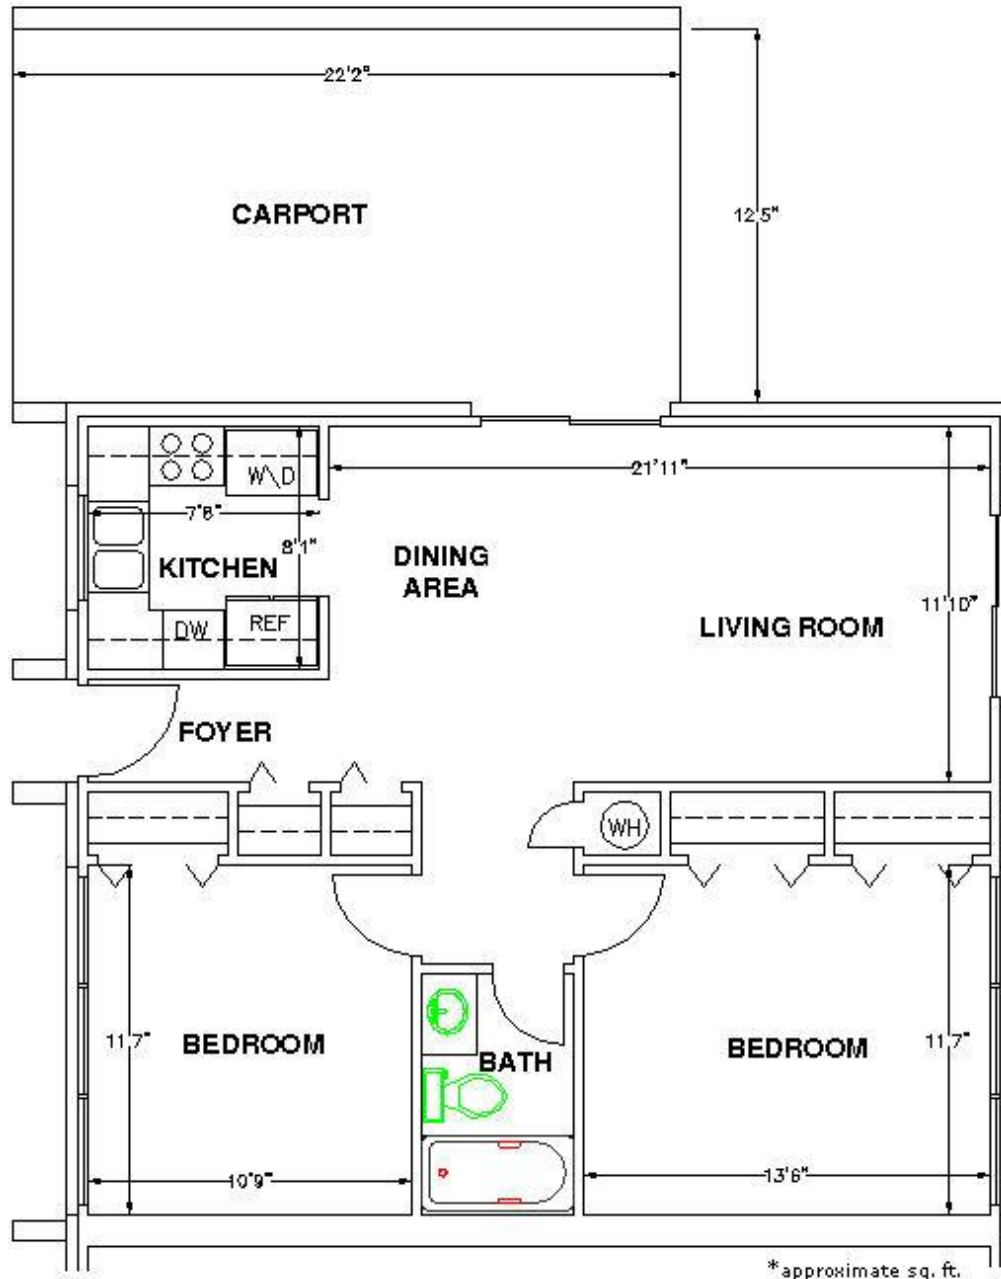

Wesley Pines Neighborhood

DUPLEX (TYPICAL)

874 HEATED SQ. FT. *

Campus Overview

For more information:
The Oaks
1000 Methodist Oaks Drive
Orangeburg, SC 29116
(803) 534-1212