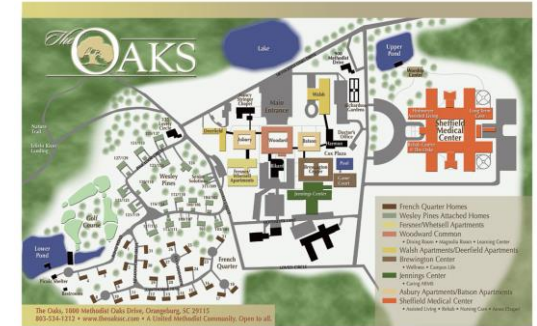

## WALSH BUILDING - 1 BEDROOM

824 HEATED SQ. FT. \*

\*approximate sq. ft.

## Campus Overview