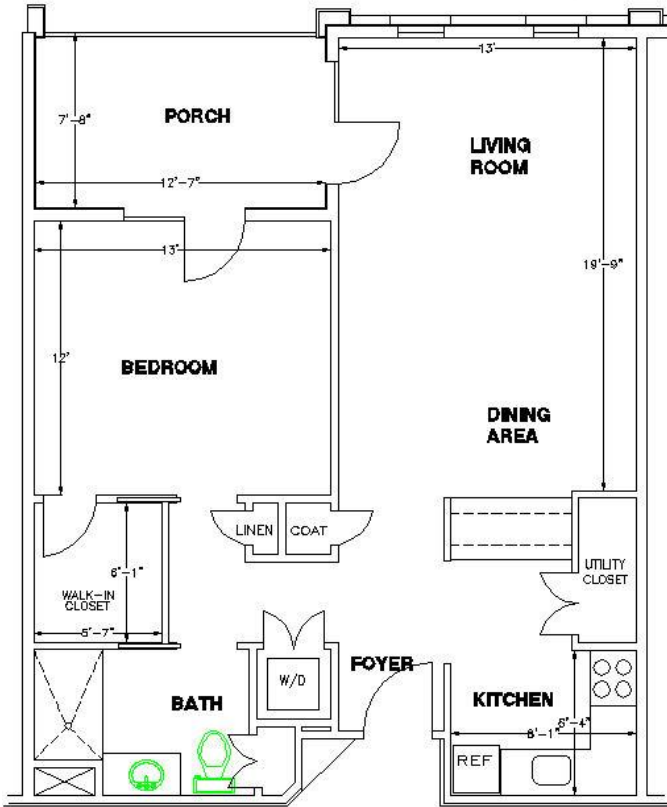

## WALSH BUILDING - 1 BEDROOM

824 HEATED SQ. FT. \*

\*approximate sq. ft.

## WALSH BUILDING - 2 BEDROOM

1183 HEATED SQ. FT. \*

\*approximate sq. ft.