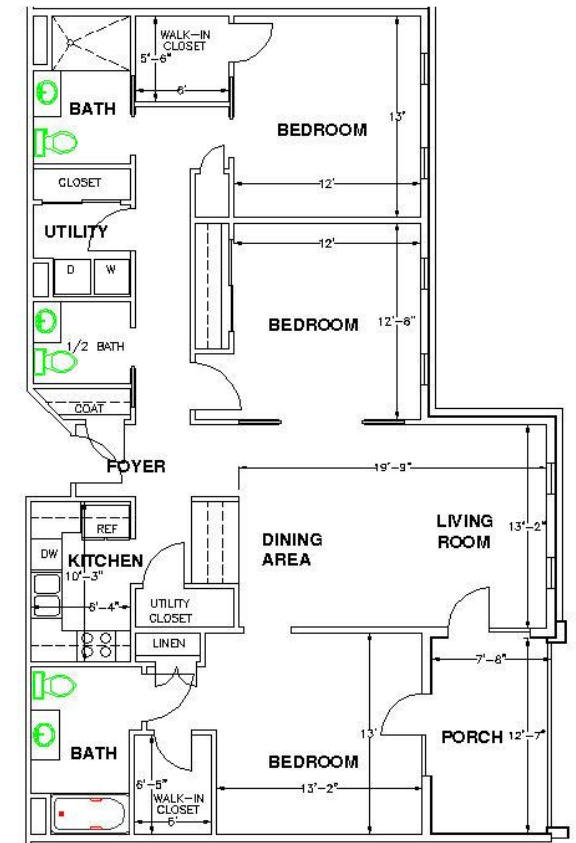

*approximate sq. ft.

For more information:
The Oaks
1000 Methodist Oaks Drive
Orangeburg, SC 29116
(803) 534-1212