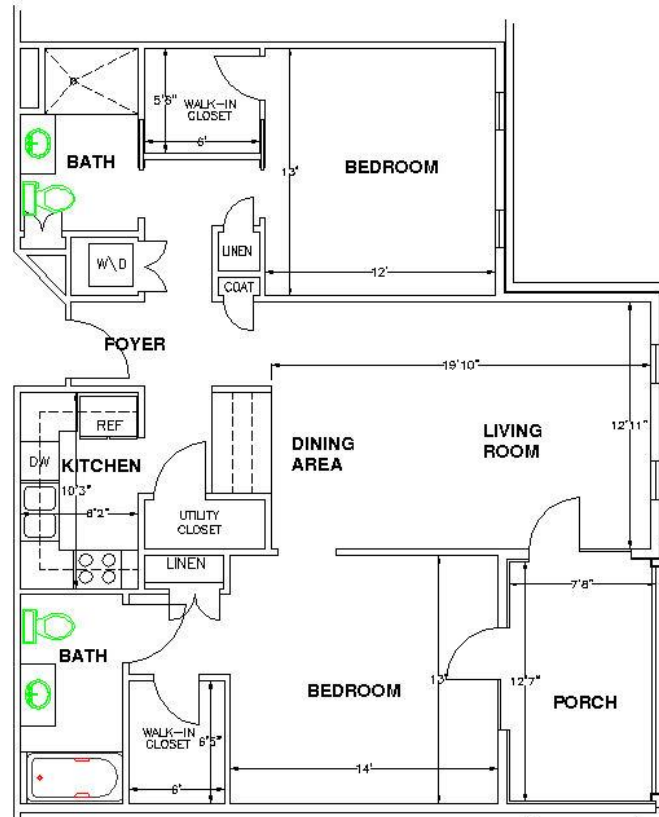

## WALSH BUILDING - 1 BEDROOM

824 HEATED SQ. FT. \*

\*approximate sq. ft.

## WALSH BUILDING - 2 BEDROOM

1183 HEATED SQ. FT. \*

\*approximate sq. ft.