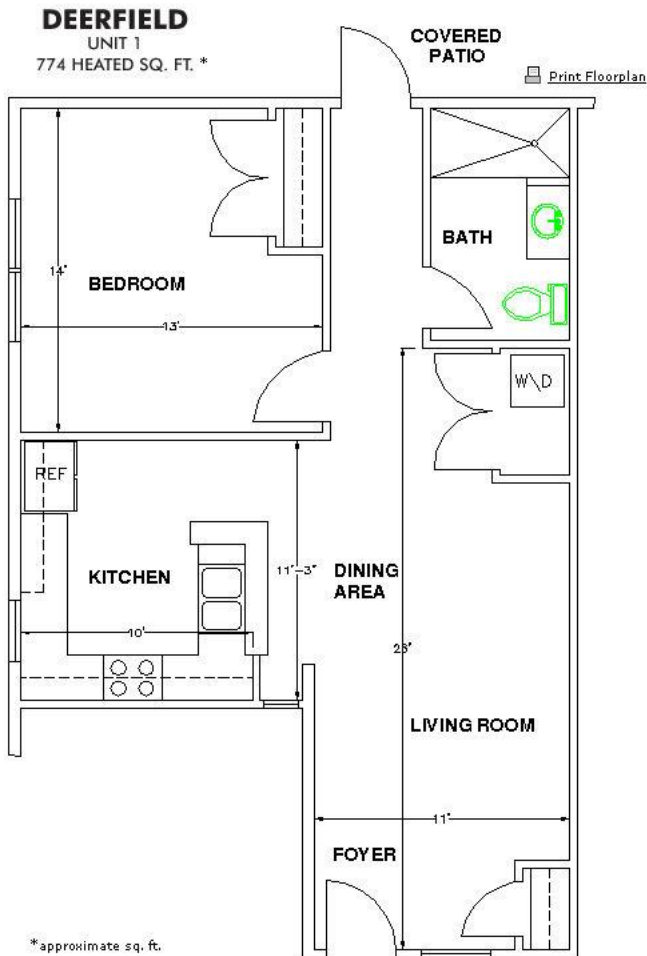

Deerfield Neighborhood

Campus Overview

For more information:
The Oaks
1000 Methodist Oaks Drive
Orangeburg, SC 29116
(803) 534-1212