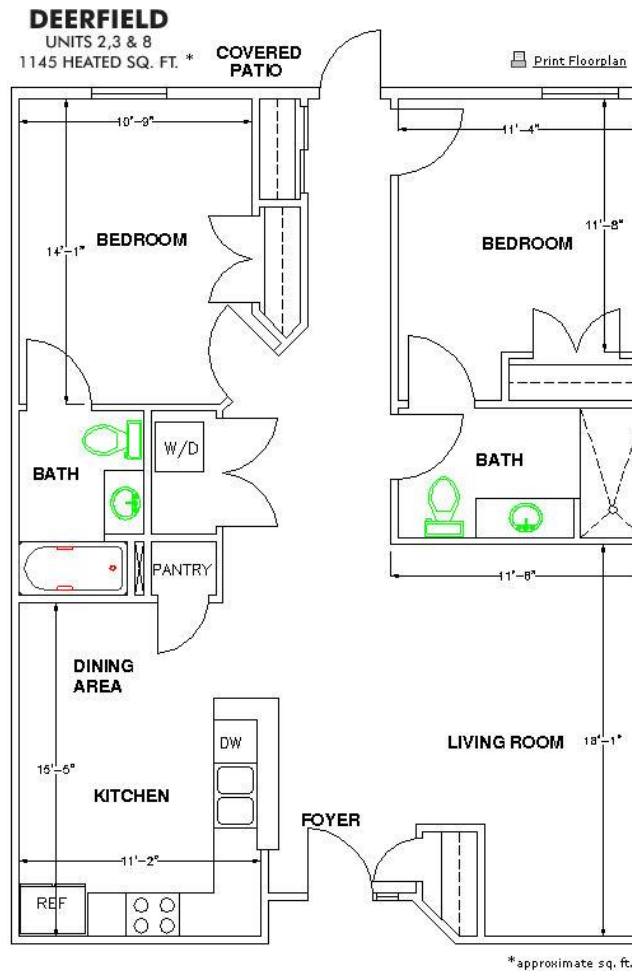

Deerfield Neighborhood

Campus Overview

For more information:
The Oaks
1000 Methodist Oaks Drive
Orangeburg, SC 29116
(803) 534-1212