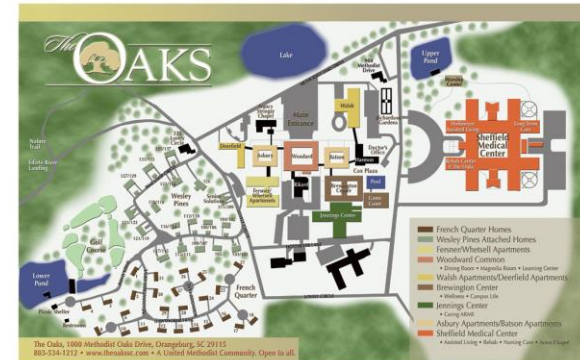

Deerfield Neighborhood

Campus Overview

For more information:
The Oaks
1000 Methodist Oaks Drive
Orangeburg, SC 29116
(803) 534-1212