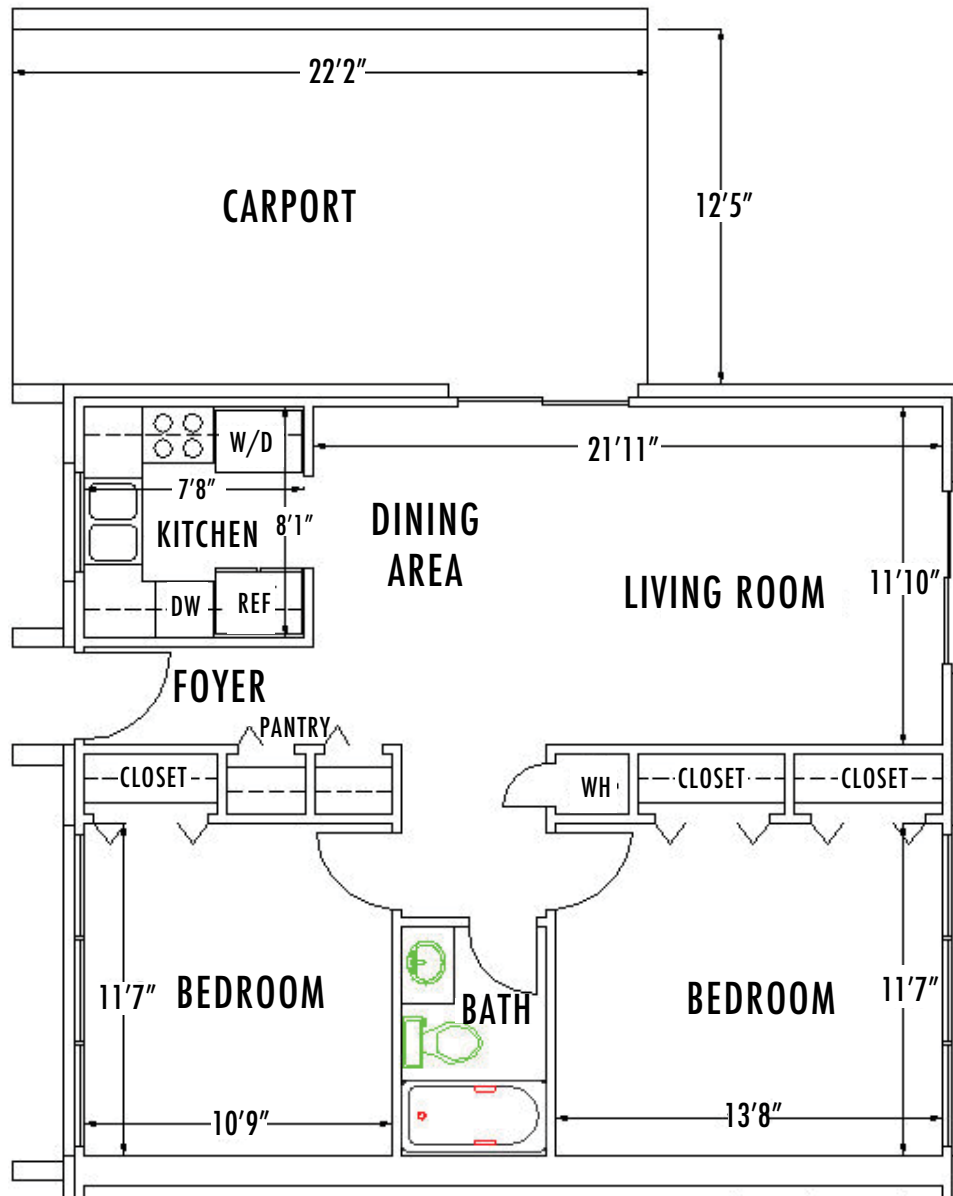

Wesley Pines

Floor Plans • Independent Living

Unit 107

2 Bedroom, 1 Bath
874* Square Feet

*All square footage and measurements approximate.
Features, finishes, and layout may be different than shown.

For more information, call Michelle Holbrook at +1 (803) 535-9048.