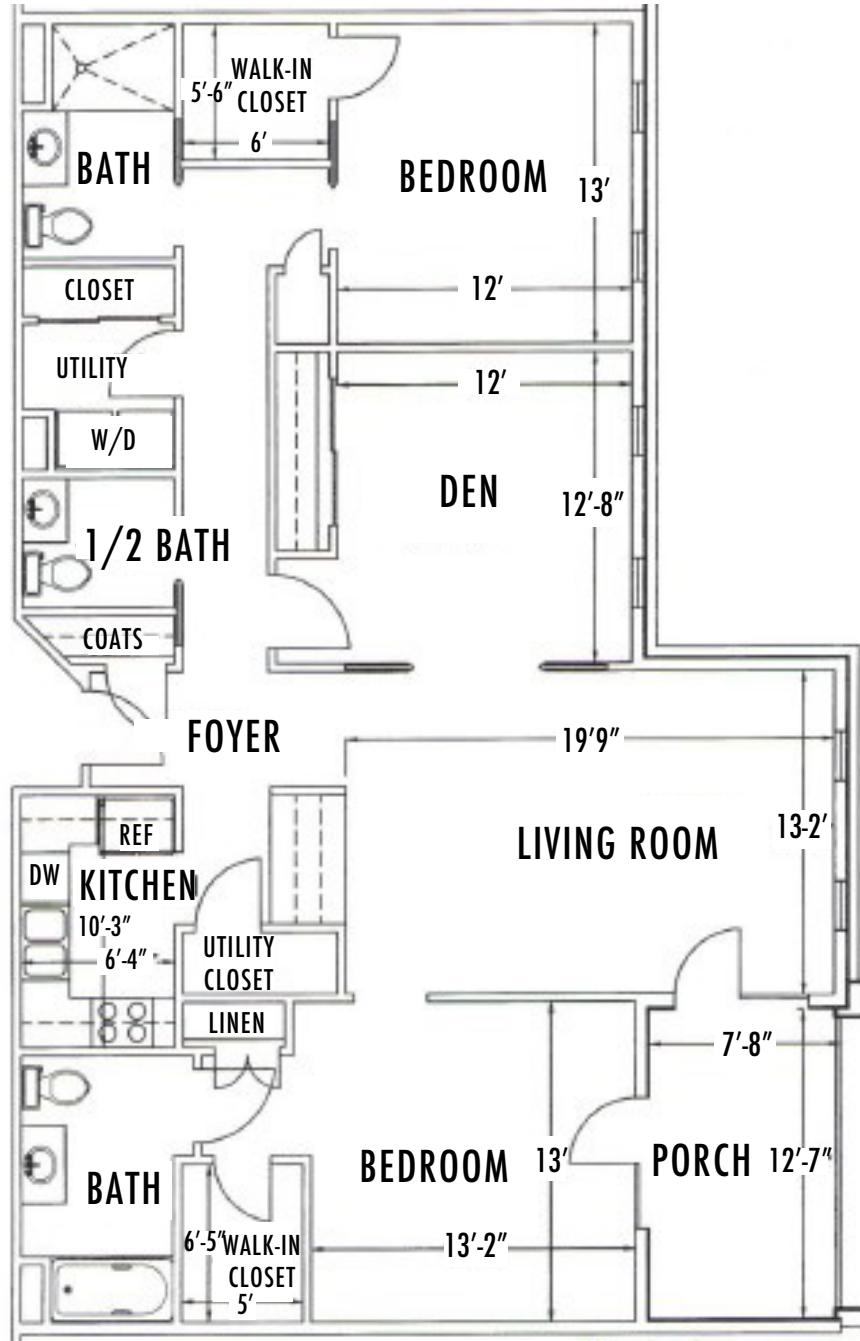

The Walsh

Floor Plans • Independent Living

2 Bedroom, 2.5 Bath
1,580* Square Feet

*All square footage and measurements approximate.
Features, finishes, and layout may be different than shown.

For more information, call Michelle Holbrook at +1 (803) 535-9048.