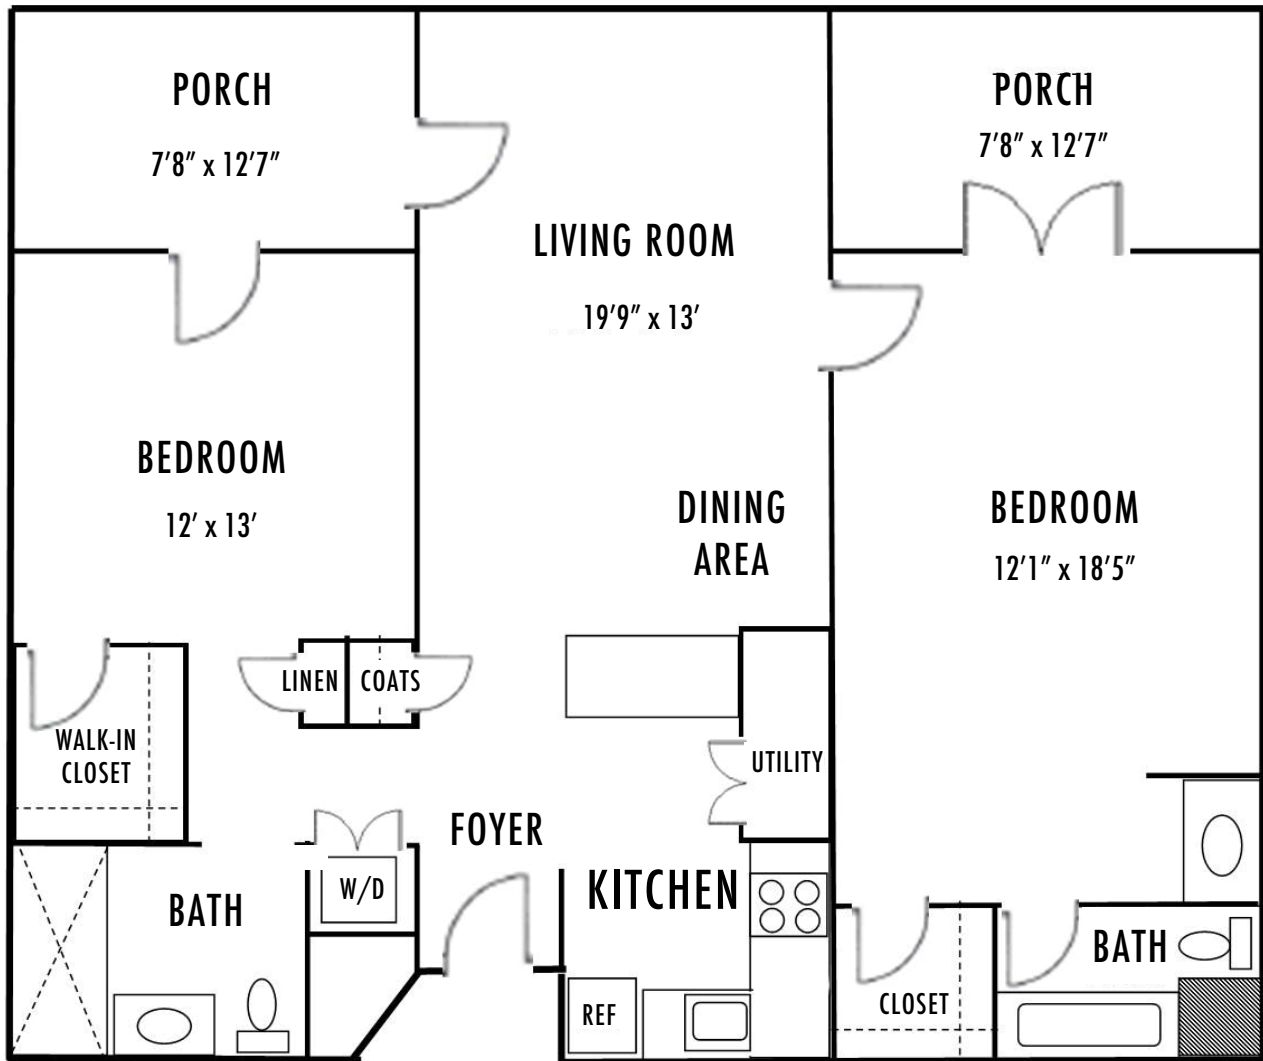

# The Walsh

Floor Plans • Independent Living

2 Bedroom, 2 Bath  
1,183\* Square Feet

*\*All square footage and measurements approximate.  
Features, finishes, and layout may be different than shown.*

**For more information, call Michelle Holbrook at +1 (803) 535-9048.**