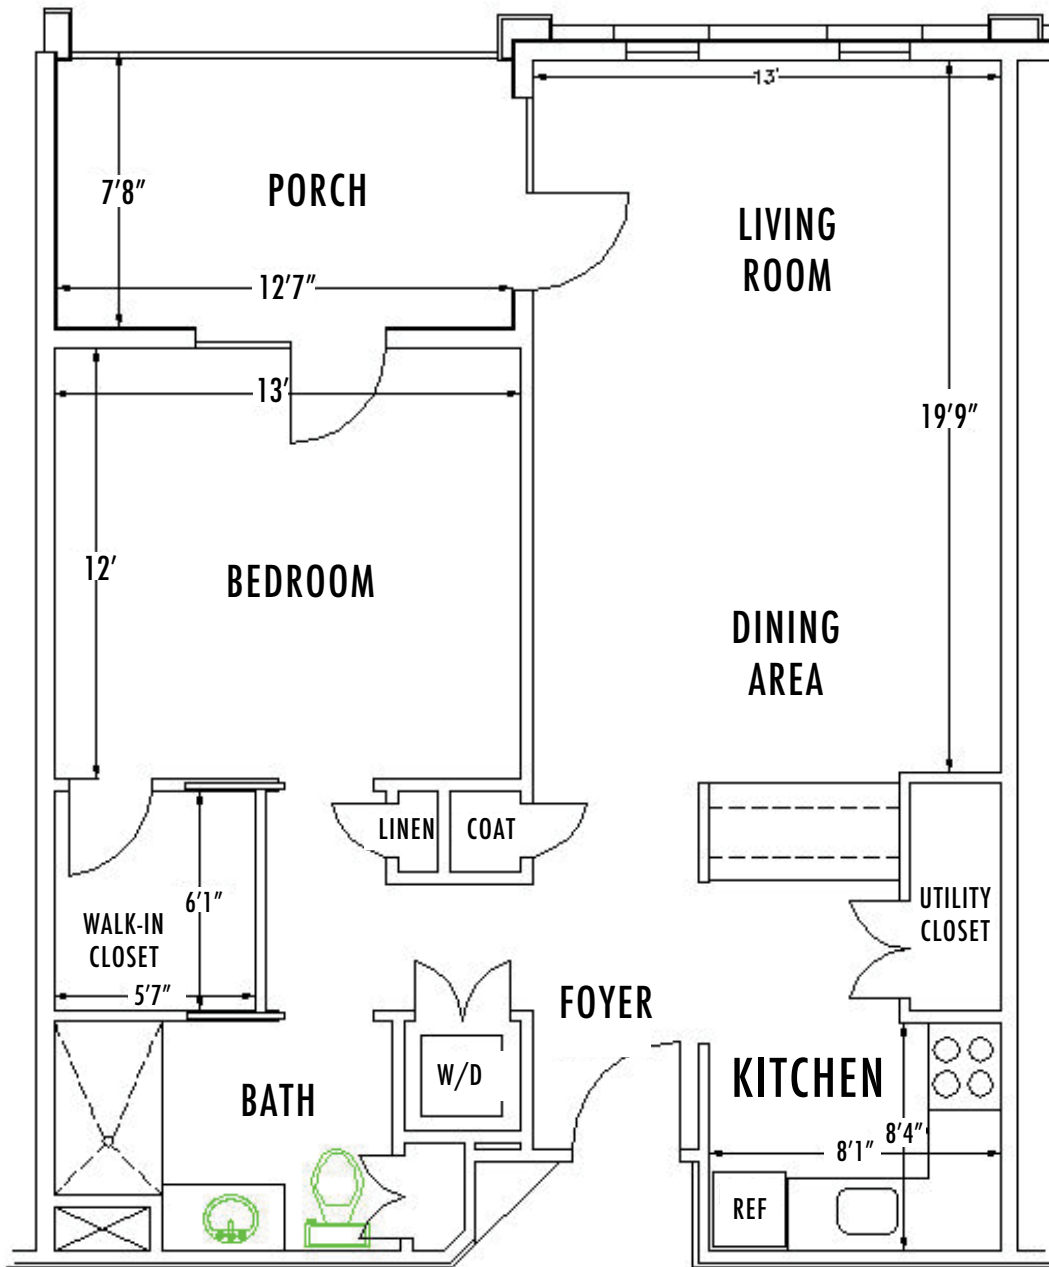

# The Walsh

Floor Plans • Independent Living

1 Bedroom, 1 Bath  
824\* Square Feet

*\*All square footage and measurements approximate.  
Features, finishes, and layout may be different than shown.*

**For more information, call Michelle Holbrook at +1 (803) 535-9048.**