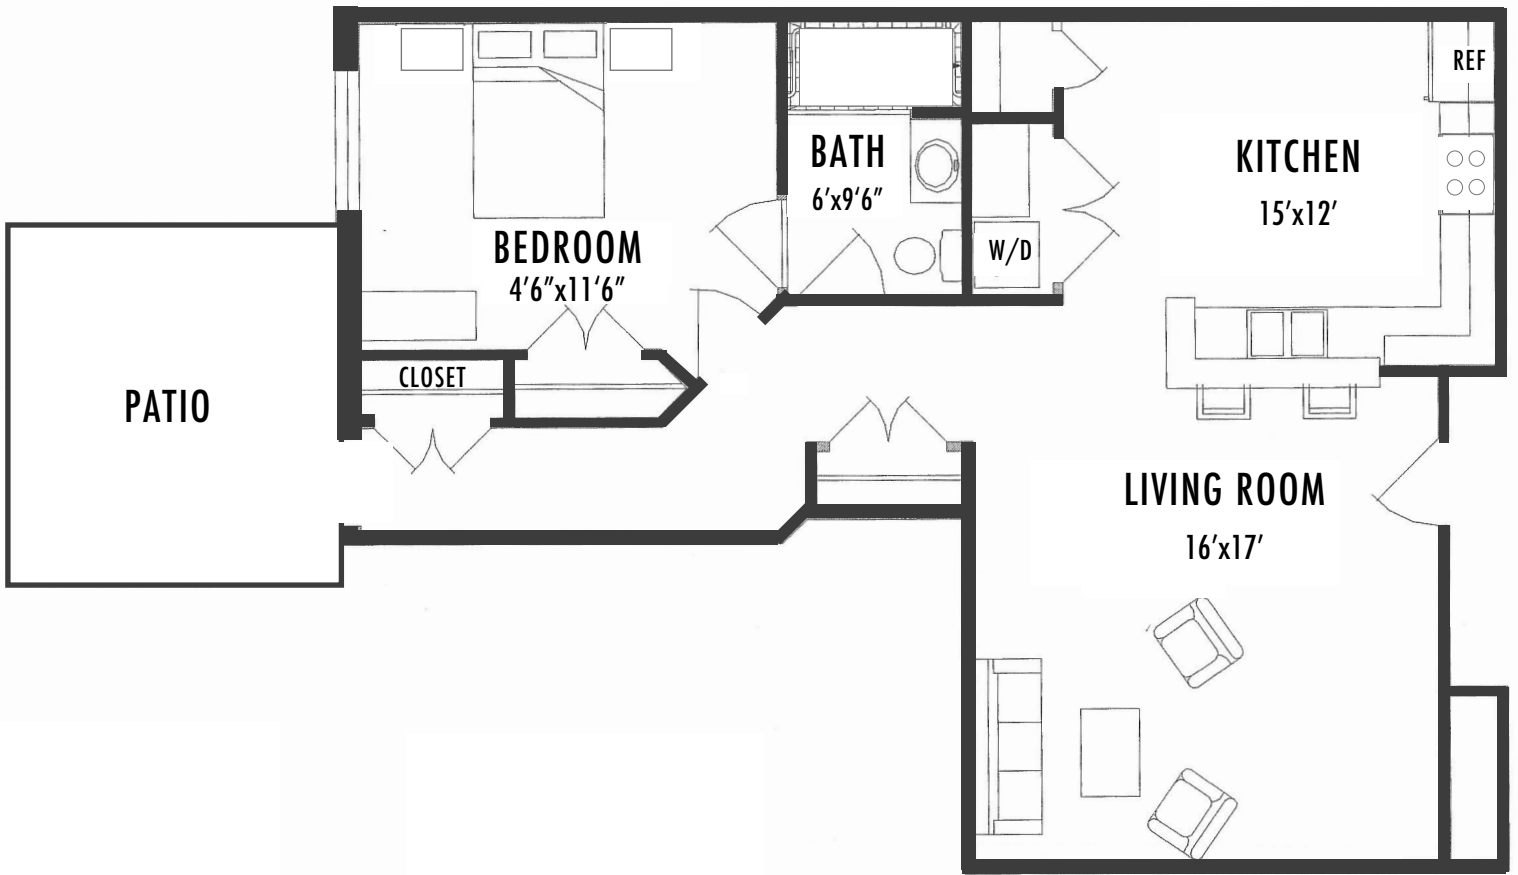

Deerfield

Floor Plans • Independent Living

Unit 7

1 Bedroom, 1 Bath
850* Square Feet

**All square footage and measurements approximate.
Features, finishes, and layout may be different than shown.*

For more information, call Michelle Holbrook at +1 (803) 535-9048.