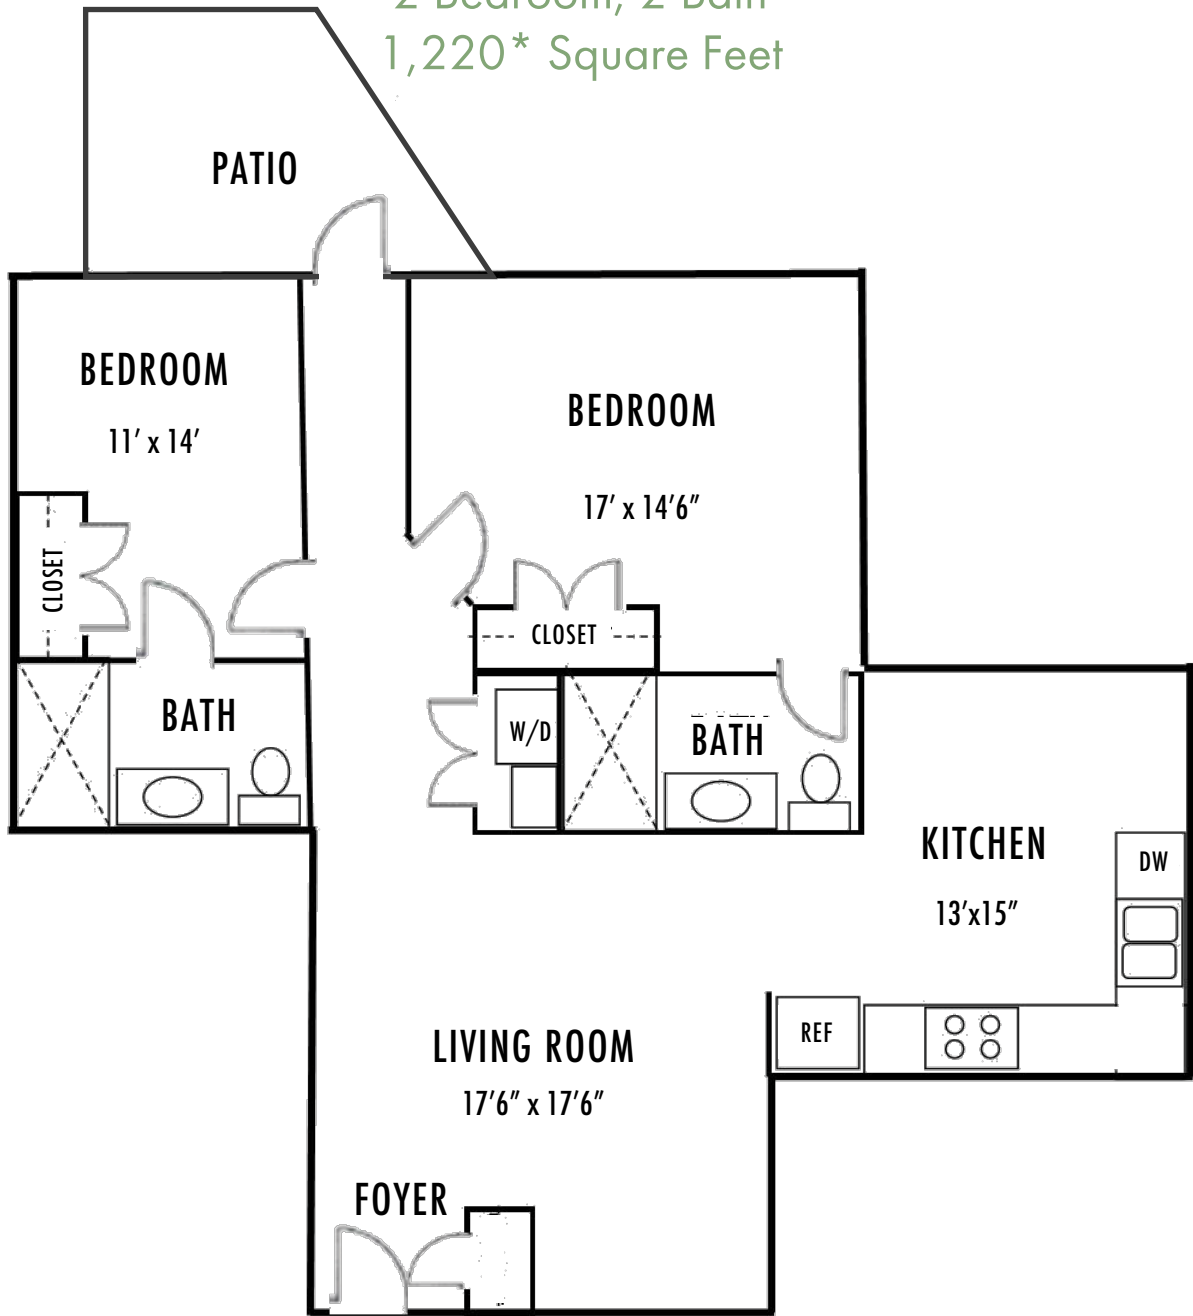

# Deerfield

Floor Plans • Independent Living

## Unit 5

2 Bedroom, 2 Bath  
1,220\* Square Feet

*\*All square footage and measurements approximate.  
Features, finishes, and layout may be different than shown.*

**For more information, call Michelle Holbrook at +1 (803) 535-9048.**