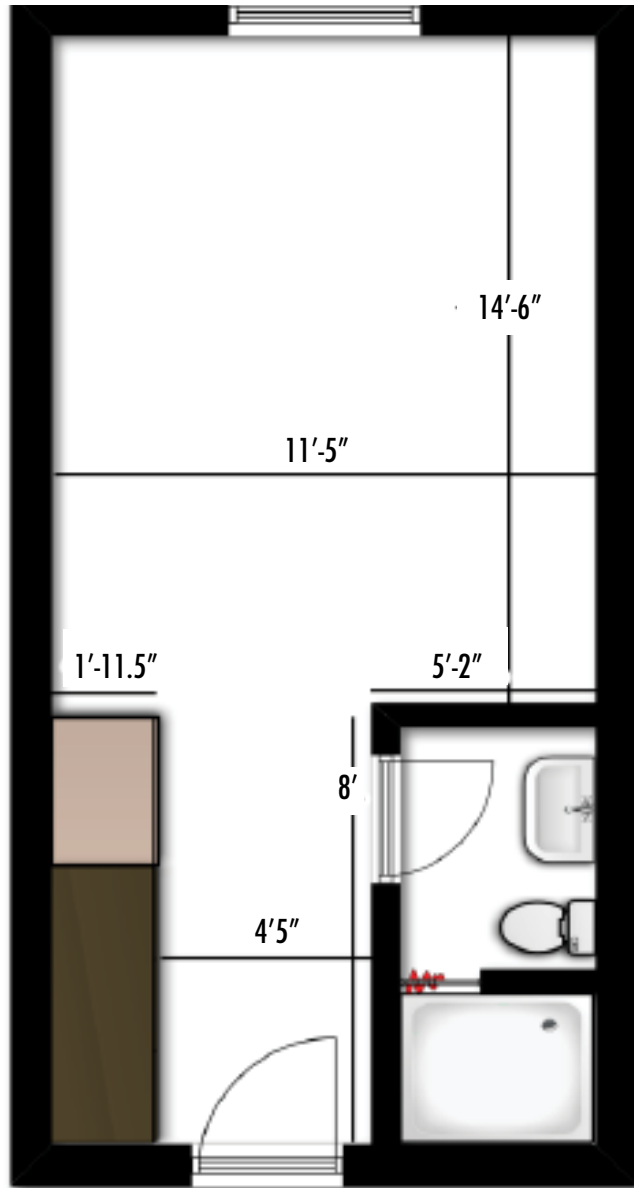

Batson

Floor Plans • Independent Living

Studio with Bath
576* Square Feet

**All square footage and measurements approximate.
Features, finishes, and layout may be different than shown.*

For more information, call Michelle Holbrook at +1 (803) 535-9048.