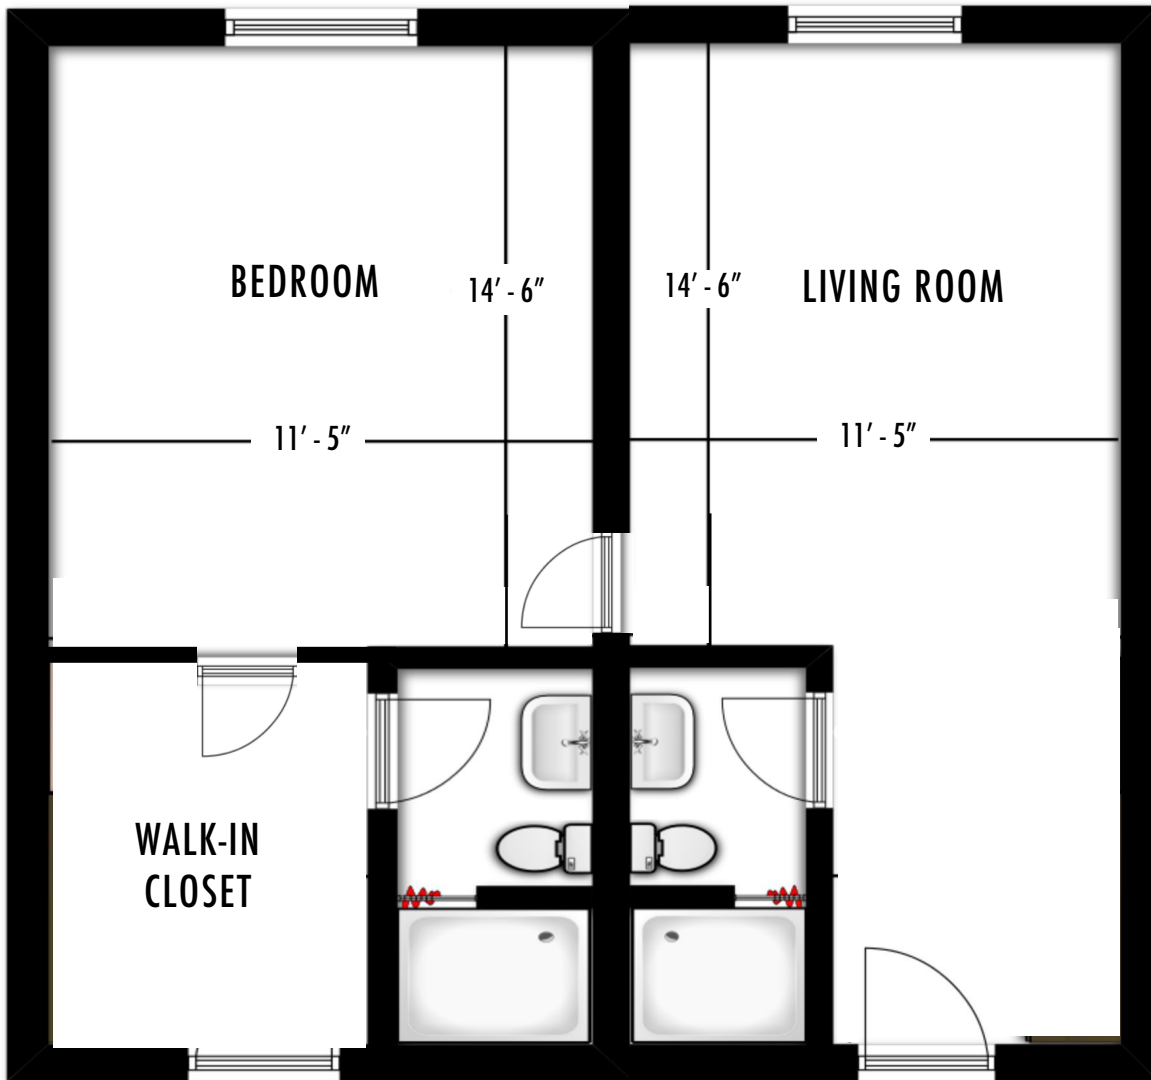

Batson

Floor Plans • Independent Living

1 Bedroom, 1 Bath
592* Square Feet

**All square footage and measurements approximate.
Features, finishes, and layout may be different than shown.*

For more information, call Michelle Holbrook at +1 (803) 535-9048.