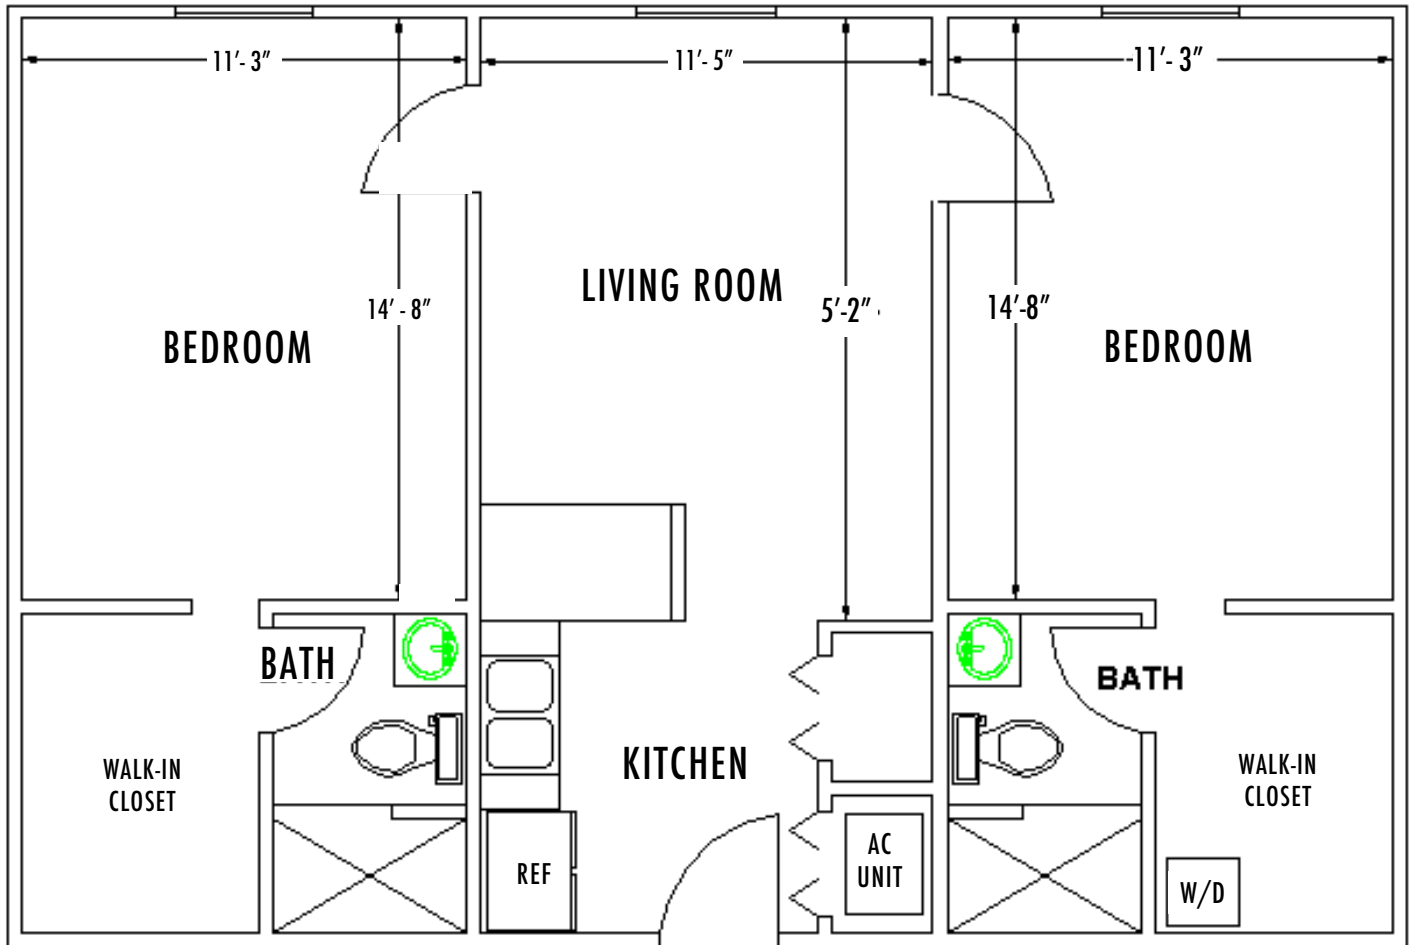

The Asbury

Floor Plans • Independent Living

2 Bedroom, 2 Bath
864* Square Feet

**All square footage and measurements approximate.
Features, finishes, and layout may be different than shown.*

For more information, call Michelle Holbrook at +1 (803) 535-9048.